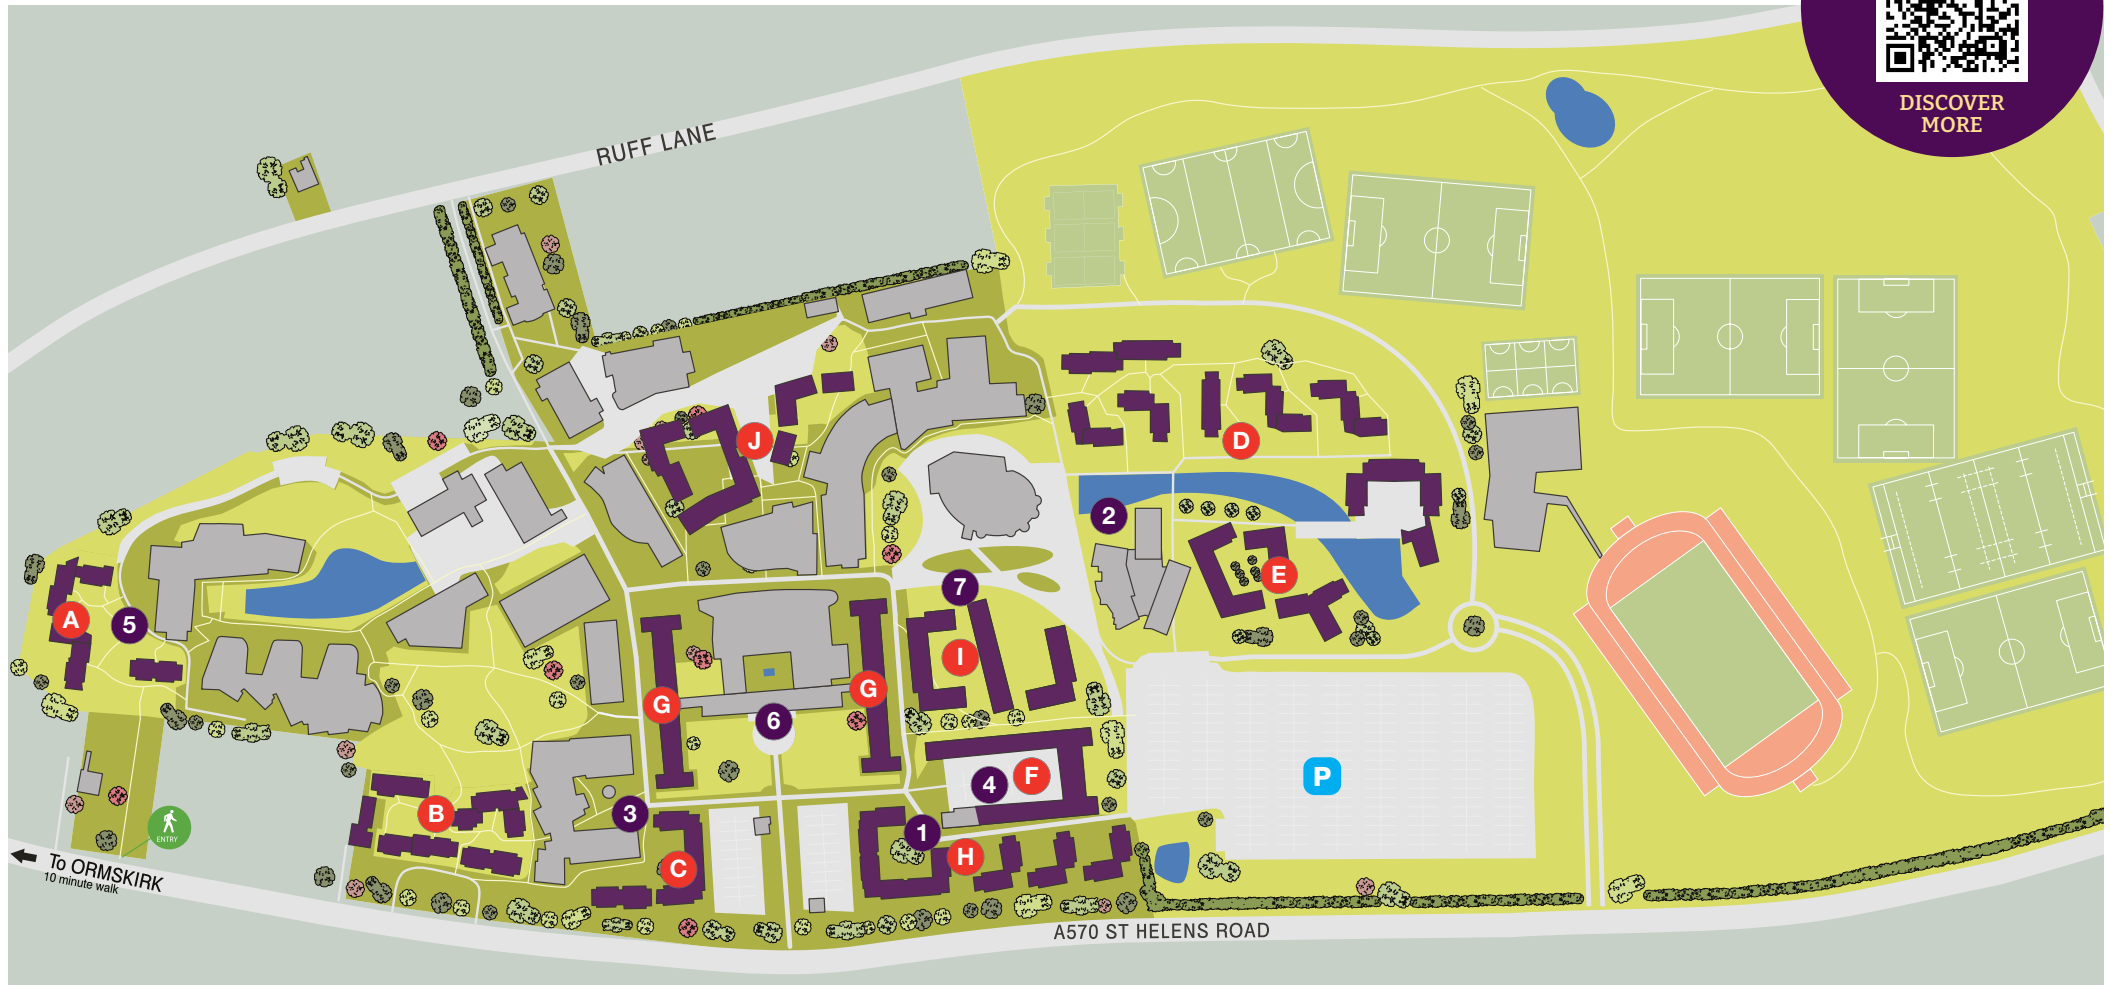

Accommodation

map Use our map to locate our halls of residence and where self-guided accommodation tours begin.

Scan here

DISCOVER
MORE

A Graduates Court

B Founders West

C Founders East

D Chancellors Court

E Chancellors South

F Forest Court

G Main Halls

H Palatine Court

I Woodlands Court

J Central Halls (new for 2025)*

Accommodation Meeting Points

1 Outside Glazebrook Halls

2 Outside Bradshaw Halls

3 Outside Dewhurst Halls

Look for the meeting point signs. Staff or students will direct you to rooms, kitchens and common areas from the meeting points. *Not available to view.

4 Outside Rowan Halls

5 Outside Annakin Halls

6 Inside Main Reception

7 Opposite Catalyst