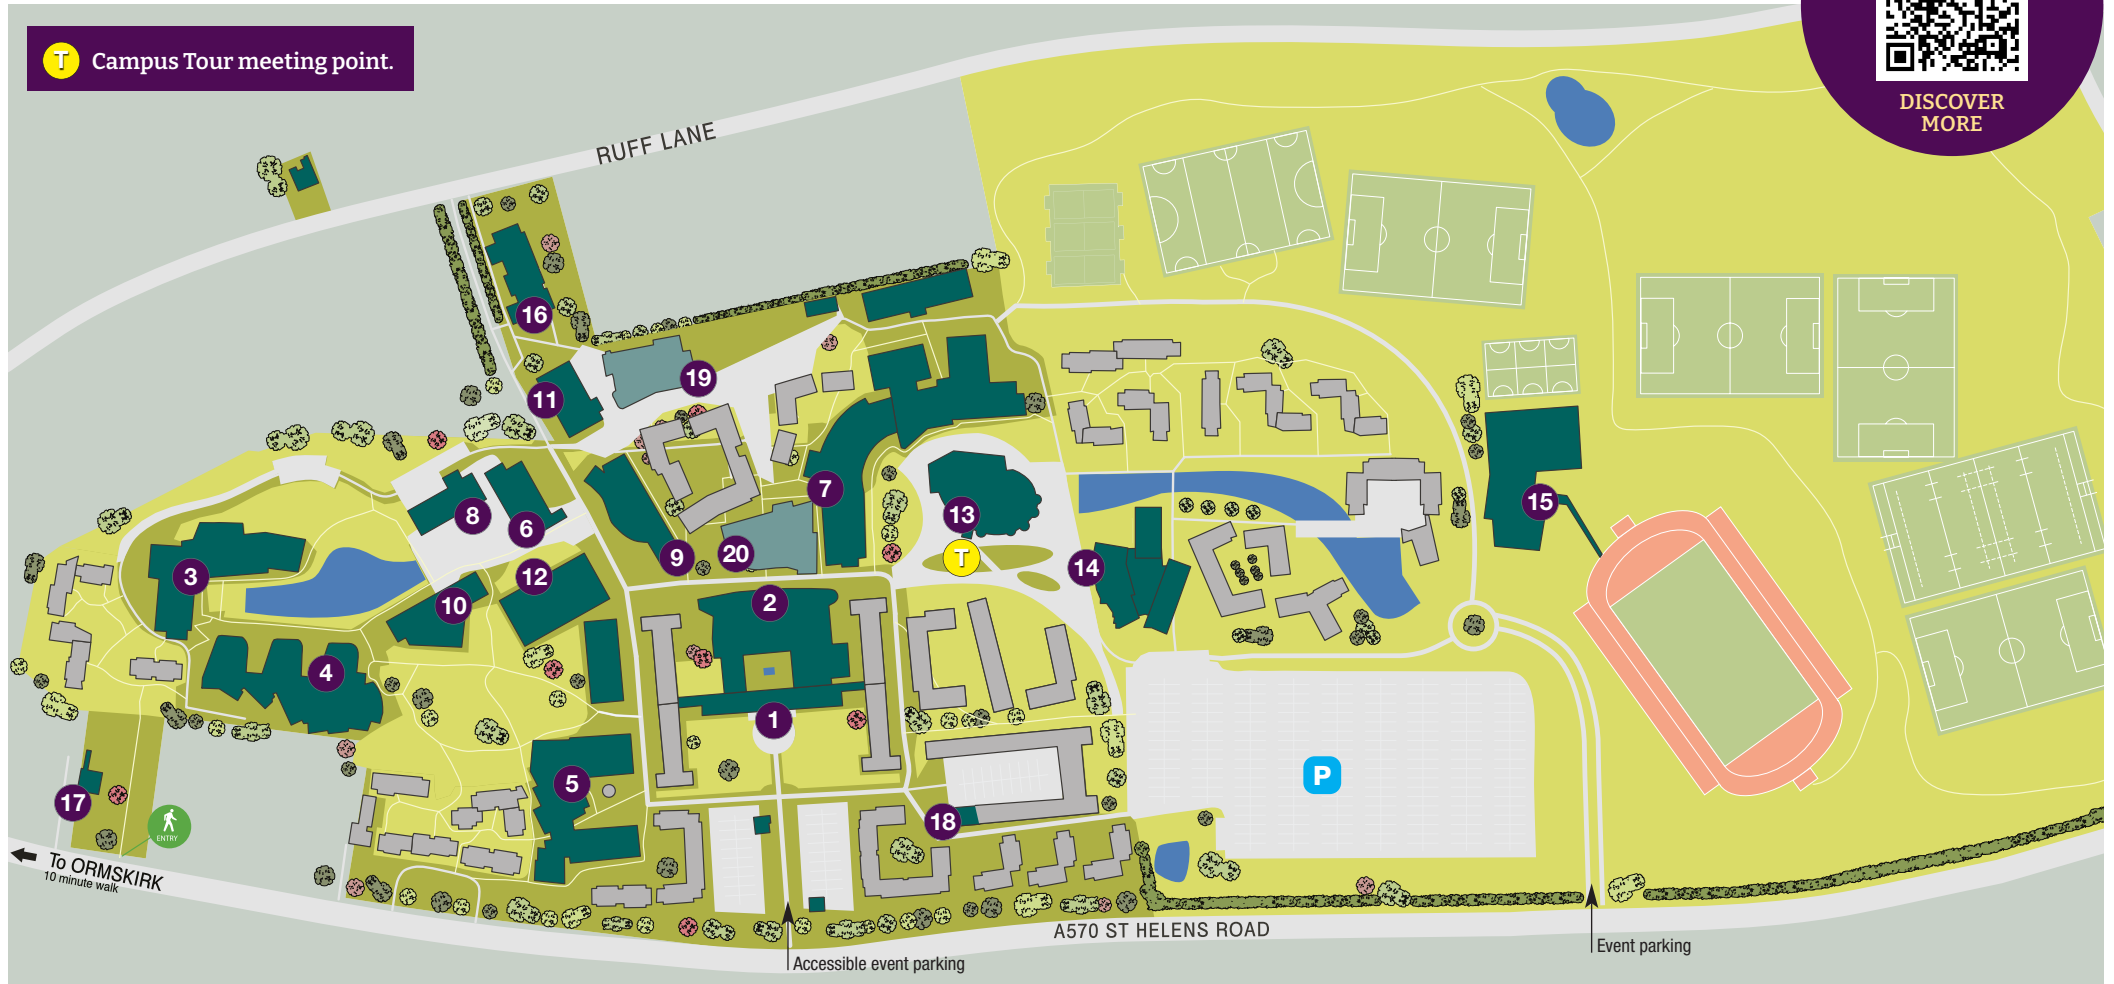

# Campus map

You can easily get from one end of campus to the other in 10 minutes. If you require the assistance of a buggy please speak to a member of staff or student guides. Entrances to buildings are marked where the numbers appear.

To view our accommodation, you can use the information and the map on pages 18-21 to find the meeting points.

Scan here

DISCOVER  
MORE

**1** Main Reception & Registration

**2** The Hub

**3** Faculty of Education - Lakeside (FOE)

**4** Faculty of Health, Social Care and Medicine (FHSCM)

**5** The Arts Centre

**6** GeoSciences

**7** Wilson Centre (Sport & Physical Activity)

**8** Faculty of Education - Piazza

**9** Business School

**10** Medical School/Clinical Skills and Simulation Centre

**19** New Life Sciences building (under construction)

**20** New SU building (under construction)