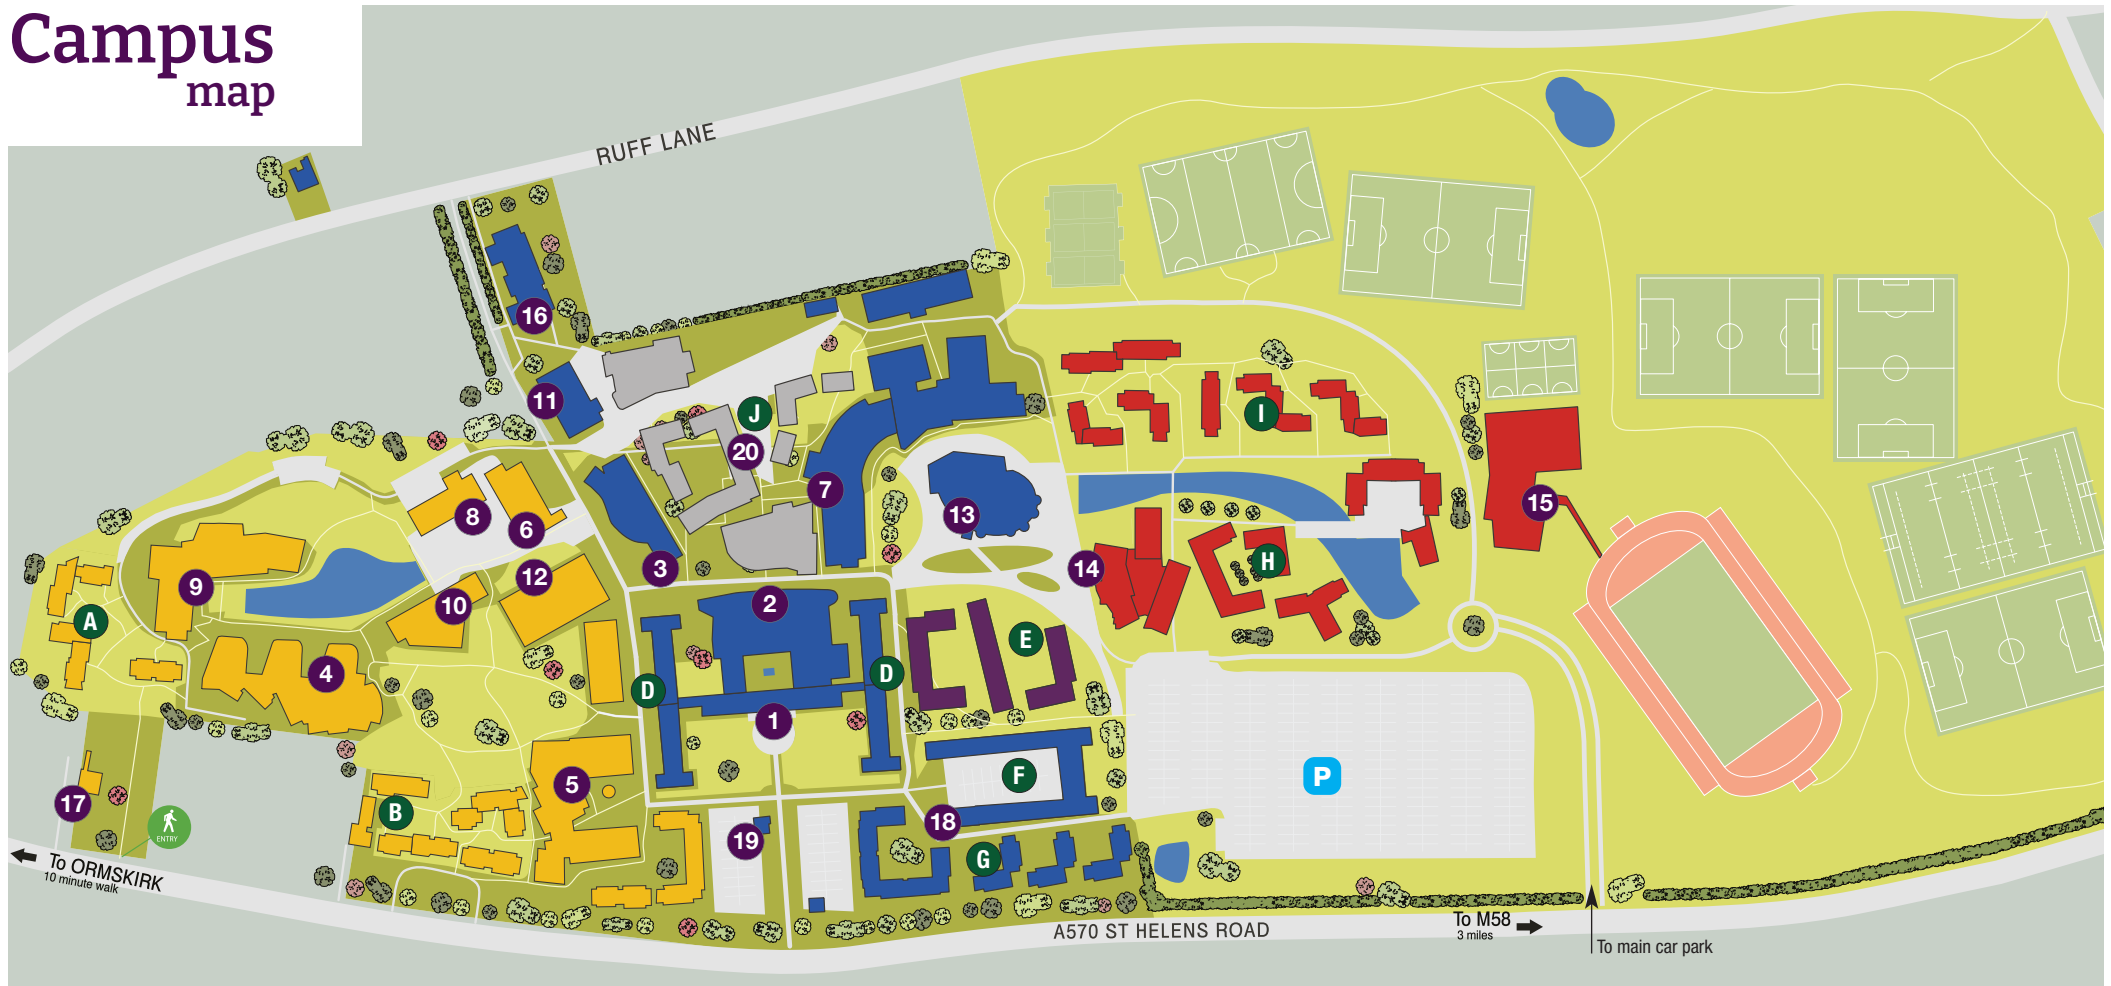

Campus map

- 1** Main Reception & Registration
- 2** The Hub
- 3** Business School
- 4** Faculty of Health, Social Care and Medicine (FHSCM)
- 5** The Arts Centre
- 6** GeoSciences
- 7** Wilson Centre (Sport & Physical Activity)
- 8** Faculty of Education - Piazza
- 9** Faculty of Education - Lakeside (FOE)
- 10** Medical School/Clinical Skills and Simulation Centre
- 11** BioSciences
- 12** Law and Psychology
- 13** Catalyst - University Library
- 14** Creative Edge
- 15** The Sports Centre
- 16** Tech Hub
- 17** Police Training and Simulation Centre
- 18** Faith and Reflection Room
- 19** Security and Customer Information Centre
- 20** New Life Sciences, Students Union and Accommodation building

HALLS OF RESIDENCE

- A** Graduates Court
- B** Founders West
- C** Founders East
- D** Main
- E** Woodland Court
- F** Forest Court
- G** Palantine Court
- H** Chancellors South
- I** Chancellors Court
- J** Central Halls

- Western Campus
- Central Campus
- Eastern Campus
- Under Construction

Edge Hill University